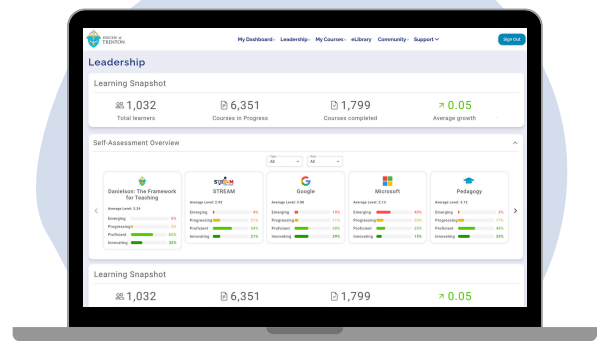

ROBUST LEADERSHIP DASHBOARD

LET'S **RETHINK LEARNING**® TOGETHER.
www.eduscape.com | info@eduscape.com | 800-781-7976